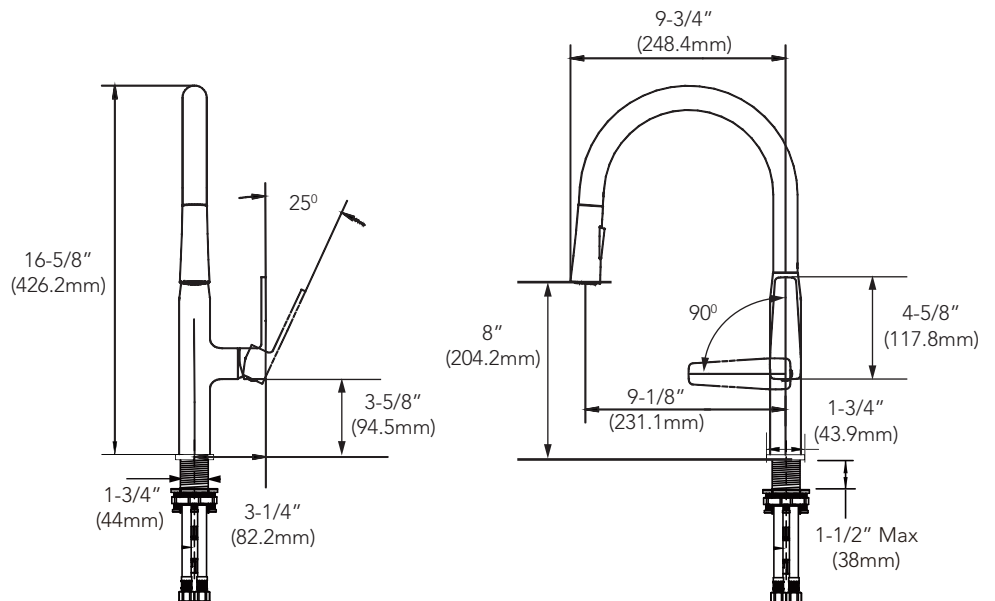

Product Specifications

Warranty and Codes

This product comes complete with installation, operating, care and maintenance instructions. This PROFLO faucet carries a limited lifetime warranty when installed in residential applications. The warranty is five years in commercial applications. This product meets ASME: A112.18.1. *Compliant with lead content requirements of US Senate Bill S.3874